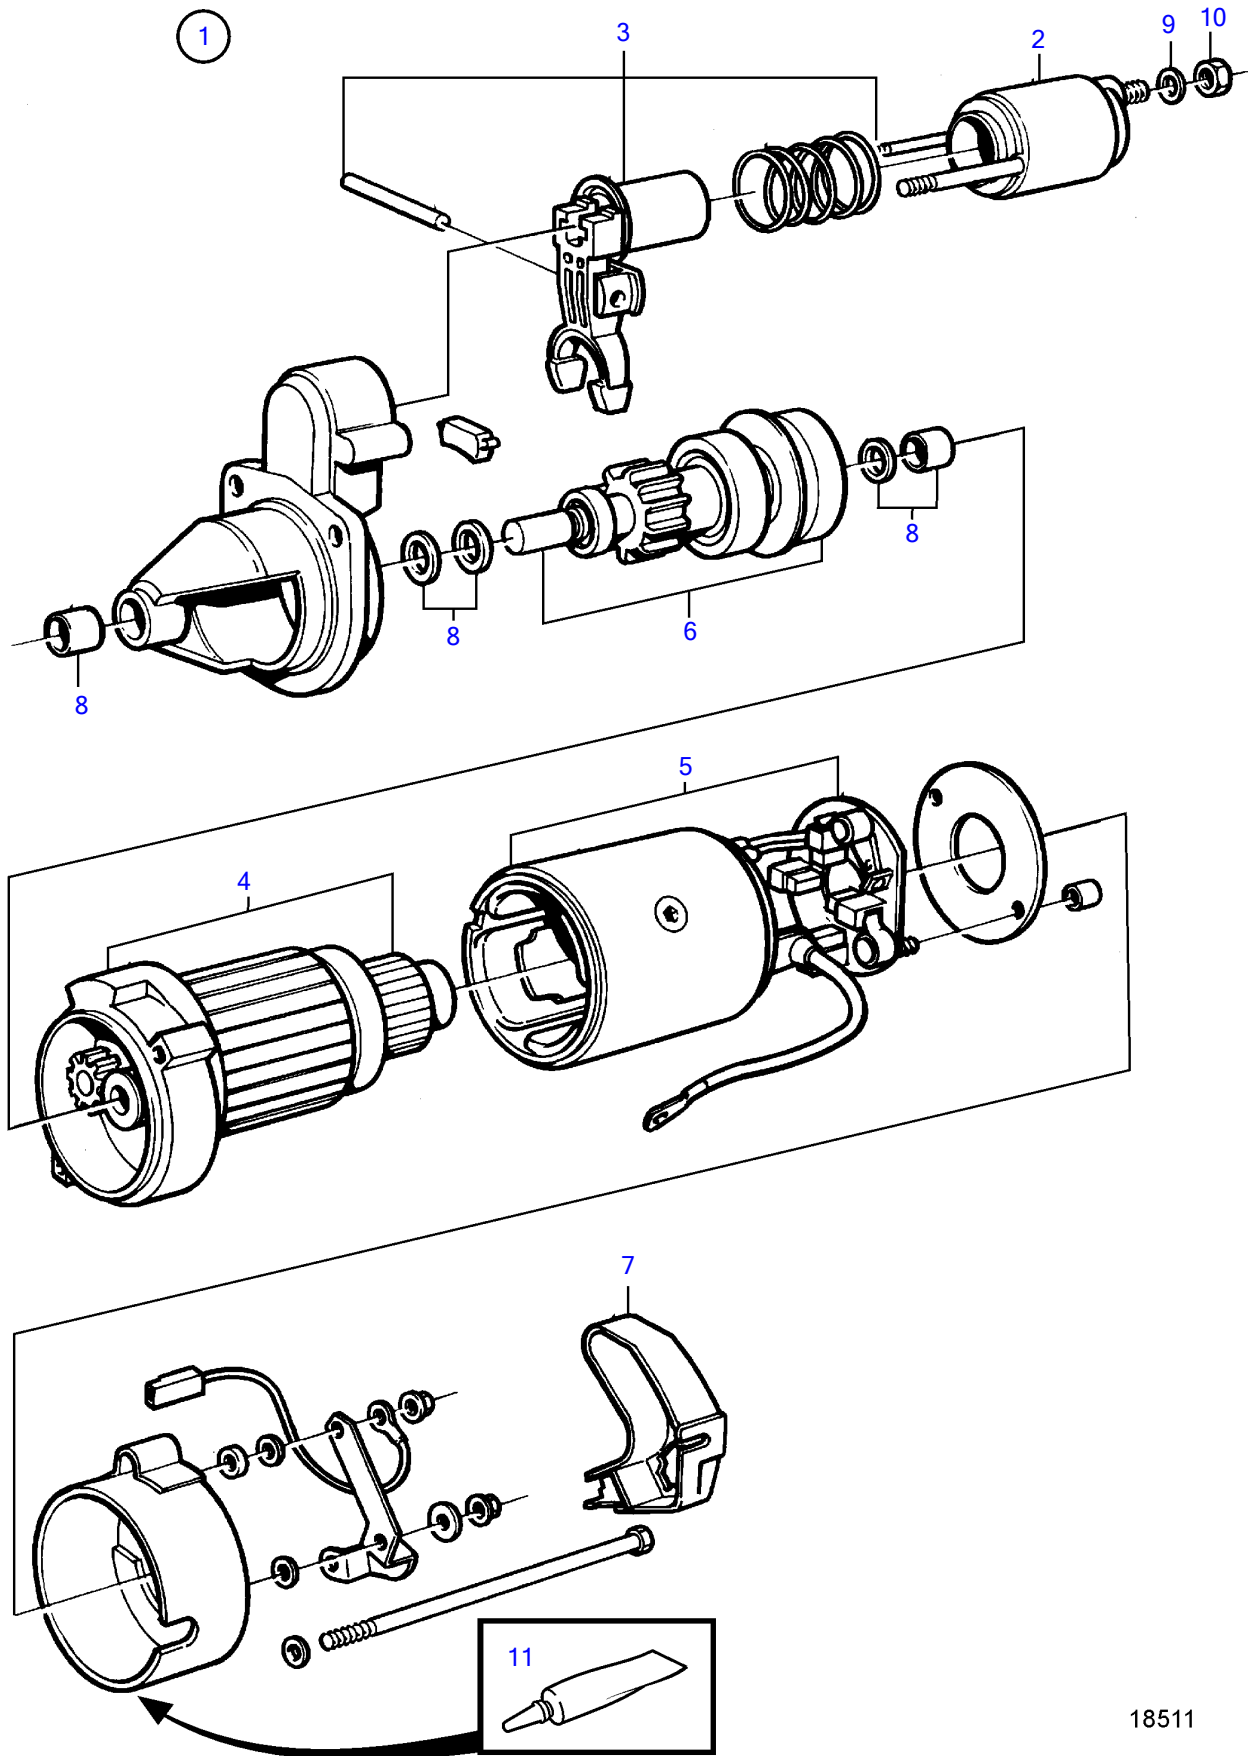

AD31L-A, AD31P-A, AD41L-A, AD41P-A, D41L-A, TAMD31L-A, TAMD31M-A, TAMD31P-A, TAMD31S-A, TAMD41H-A, TAMD41H-B, TAMD41P-A, TAMD41L-A, TAMD41M-A, TMD31L-A, TMD41L-A

18511

AD31L-A, AD31P-A, AD41L-A, AD41P-A, D41L-A, TAMD31L-A, TAMD31M-A, TAMD31P-A, TAMD31S-A, TAMD41H-A, TAMD41H-B, TAMD41P-A, TAMD41L-A, TAMD41M-A, TMD31L-A, TMD41L-A

REF	PART NO.	QTY	DESCRIPTION	NOTES
1	3581774	1	Starter motor	2-pole., E.U=3803386
	3803386	1	Starter motor, exch, exch	2-pole., E.U=3803386
2	859618	1	• Solenoid switch	
3	859619	1	• Intermediate lever	
4	(859621)	1	• Rotor	Obsolete part
5	(859622)	1	• Field winding	Obsolete part
6	859623	1	• Starter pinion	
7	860439	1	• Cover	
8	859620	1	• Repair kit	
9	941907	1	Spring washer	
10	955782	1	Hexagon nut	
11	1161277	X	Sealant	Black, 20g
	1161231	X	Sealant	Black, 0.31L